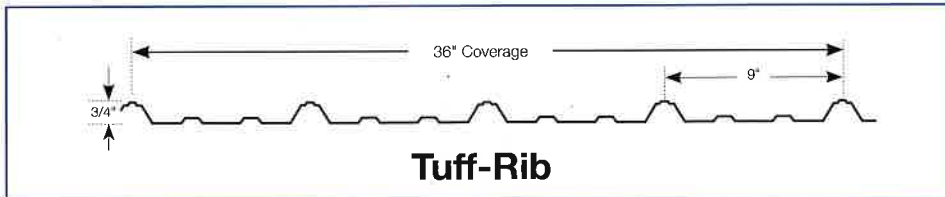

262 County Road 3302
Jacksonville, Texas 75766
Phone: 903-586-3552
Fax: 903-586-0381
Email: panels@berrystinshop.net
Web: www.berrystinshop.net

Since 1936

These colors are for reference only and may vary slightly from actual material.
Exact color chips are available upon request.