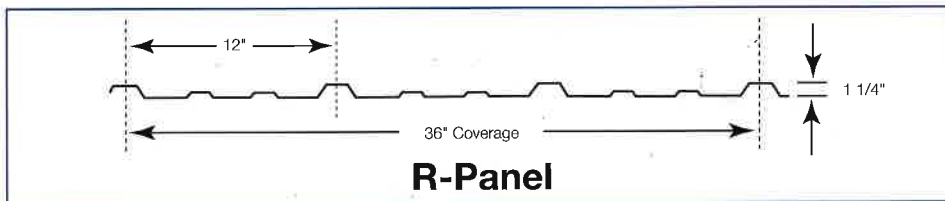

262 County Road 3302
Jacksonville, Texas 75766
Phone: 903-586-3552
Fax: 903-586-0381
Email: panels@berrystinshop.net
Web: www.berrystinshop.net

Since 1936

These colors are for reference only and may vary slightly from actual material.
Exact color chips are available upon request.